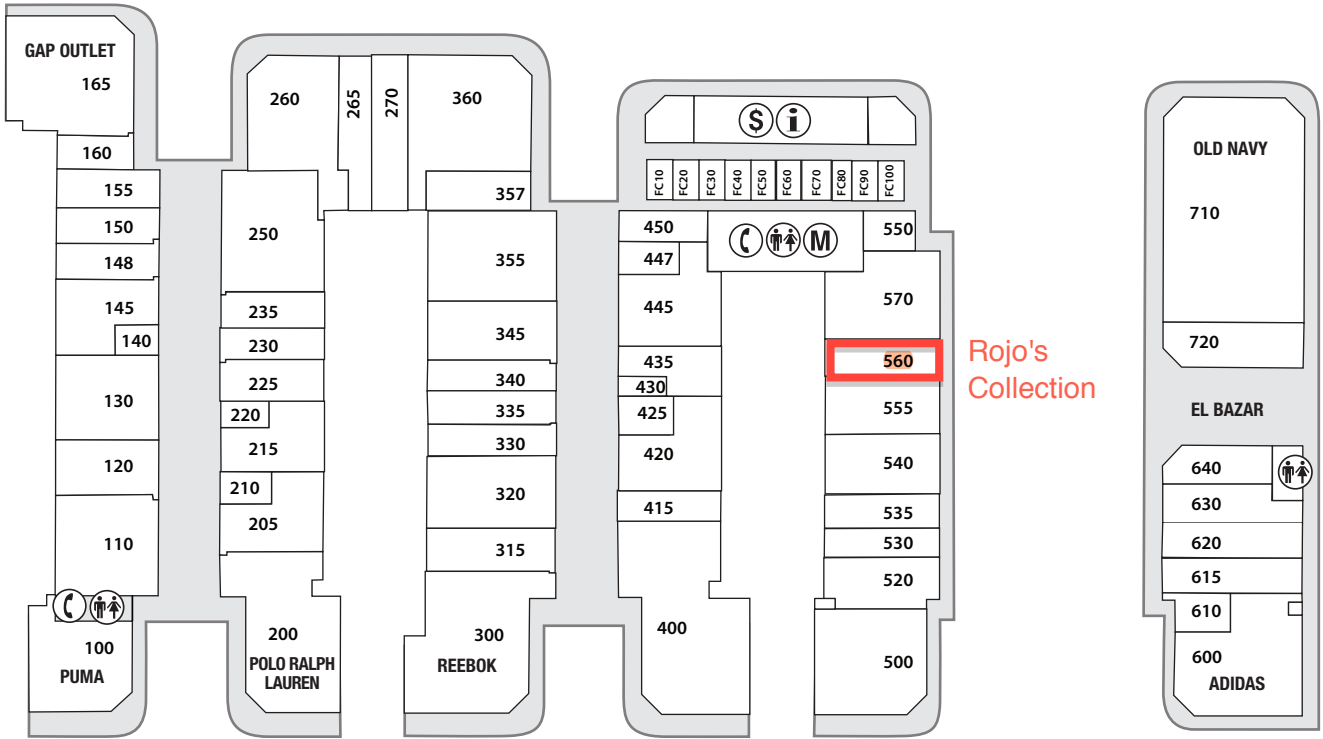

PUERTO RICO PREMIUM OUTLETS®

EXPRESSWAY 22

ROUTE 140

Rojo's
Collection