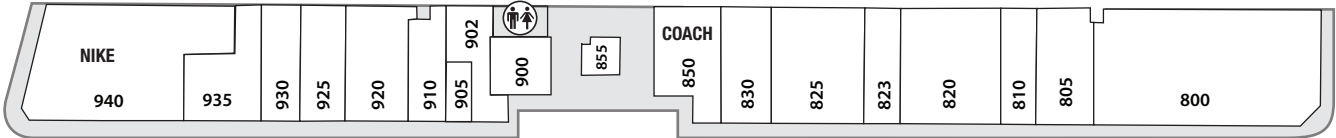

PUERTO RICO PREMIUM OUTLETS®

EXPRESSWAY 22

ROUTE 140

Rojo's
Collection